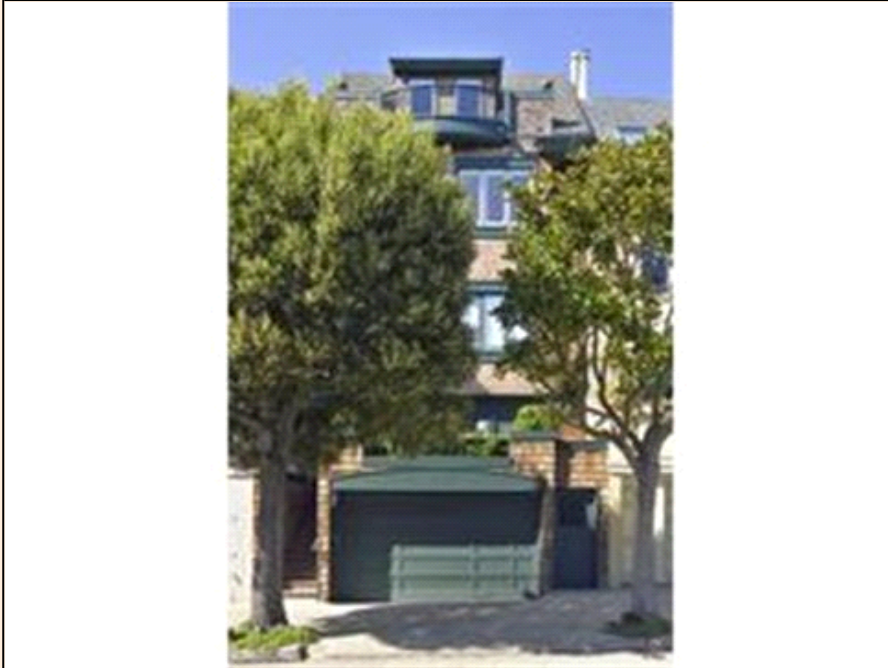

# 3446 Clay Street San Francisco

House-like Presidio Heights Condominium

## PROPERTY DETAILS

**Listing Price:** **\$1,499,000**

**Listing Address:** 3446 Clay Street  
San Francisco  
CA 94118

**Bedrooms:** 3

**Full Baths:** 3

**Partial Baths:** 0

**SQ FT:** 1750

**Style:** Edwardian

## PROPERTY DESCRIPTION

Beautifully remodeled 3 bedroom, 3 bath full floor flat in a 3 unit brown shingled Edwardian. Spacious living room, formal dining room overlooks the garden and a gourmet kitchen with breakfast area. Great floorplan features period detailing, hardwood floors, recessed lighting and built-in bookshelves. French doors in living room open to deck & lush garden.